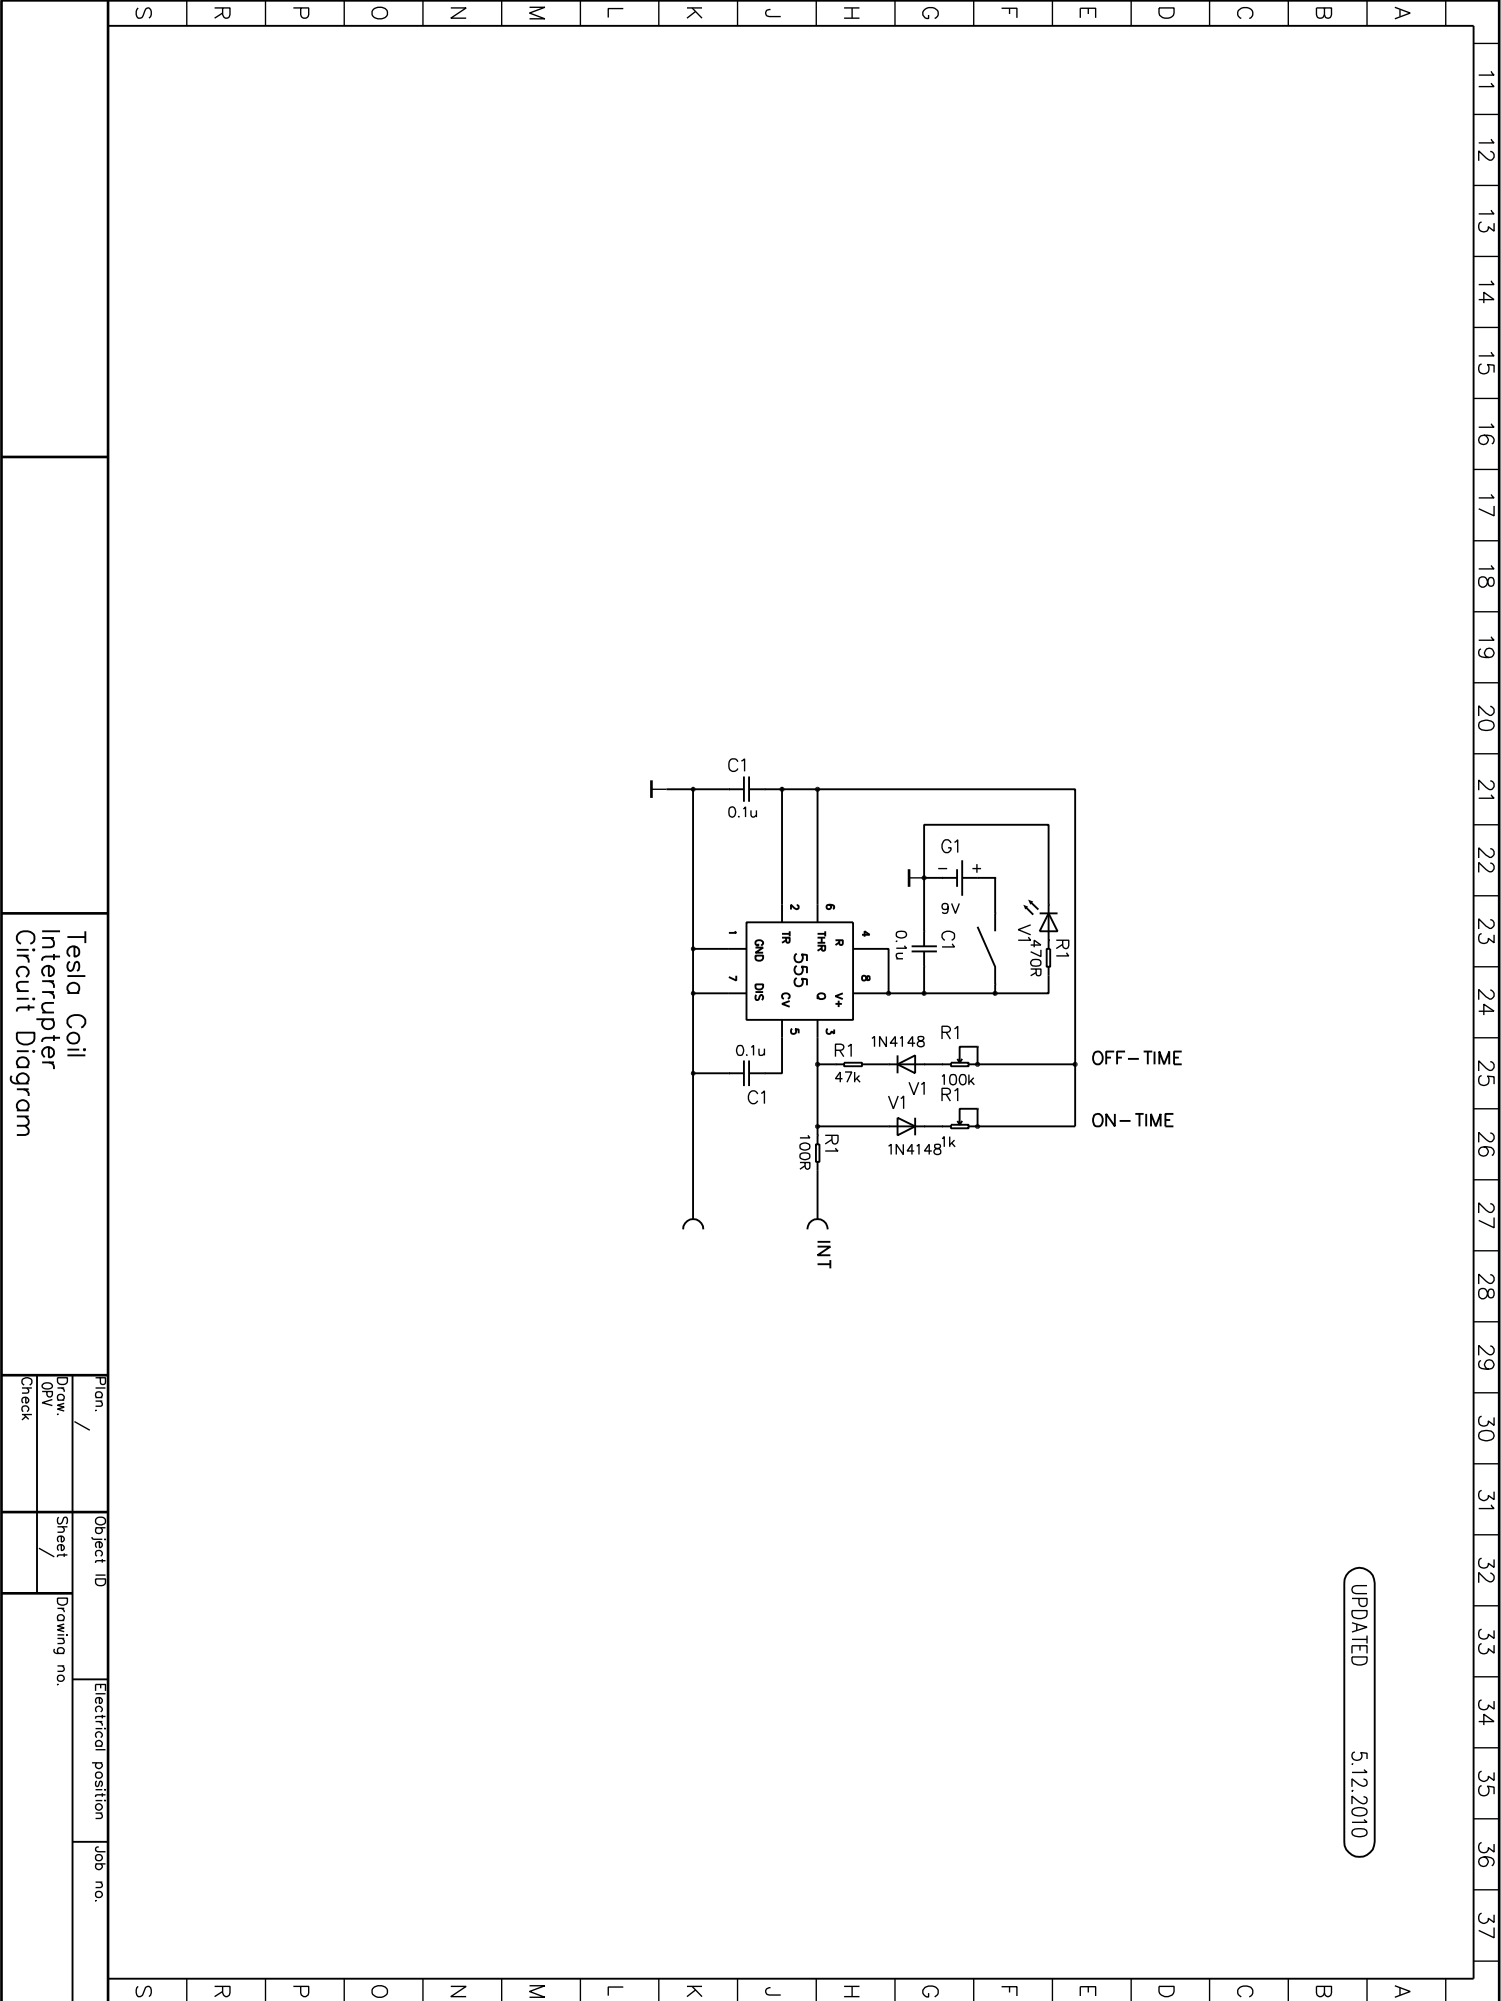

Interrupter
A rev
B Rev.
C Rev.

D rev
E rev
F rev

Tesla Coil Interrupter Circuit Diagram

Plan. /	Object ID	Electrical position	job no.
Draw. /	Sheet /	Drawing no.	
Opv. /			
Check			

UPDATED 5.12.2010